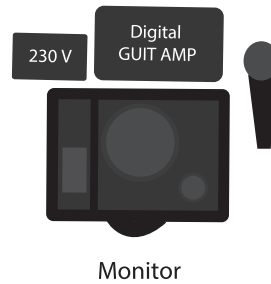

TIMMY
Lead Guitar
(Digital GUIT AMP - Mono XLR / 6,3 Mono Jack)

RENDY
Drums / Sampler
(DI + 6,3 Mono Jack)

PAVEL
Bass
(Mono XLR)

JIRKA
Main Vocal
(In-Ear Monitor - 6,3 Mono Jack)

DAWE
Rhythm Guitar / Second Vocal
(Digital GUIT AMP - Stereo / Mono XLR)
(In-Ear Monitor - 6,3 Mono Jack / Mono XLR)